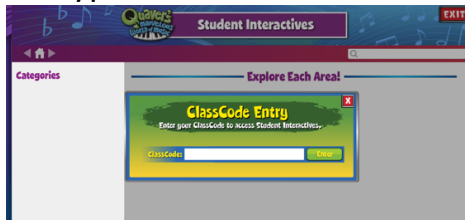

Quaver Student Activities Page Directions

1. Go to <https://www.quavermusic.com>

2. Click the yellow box in the top right hand corner that says Student interactives. It will ask for a student code.

3. Type in Q67LH