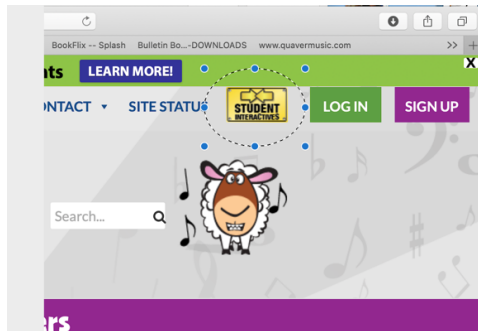

Quaver Student Activities Page Directions

1. Go to <https://www.quavermusic.com>

2. Click the yellow box in the top right hand corner that says Student interactives. It will ask for a student code.

3. Type in Q67LH