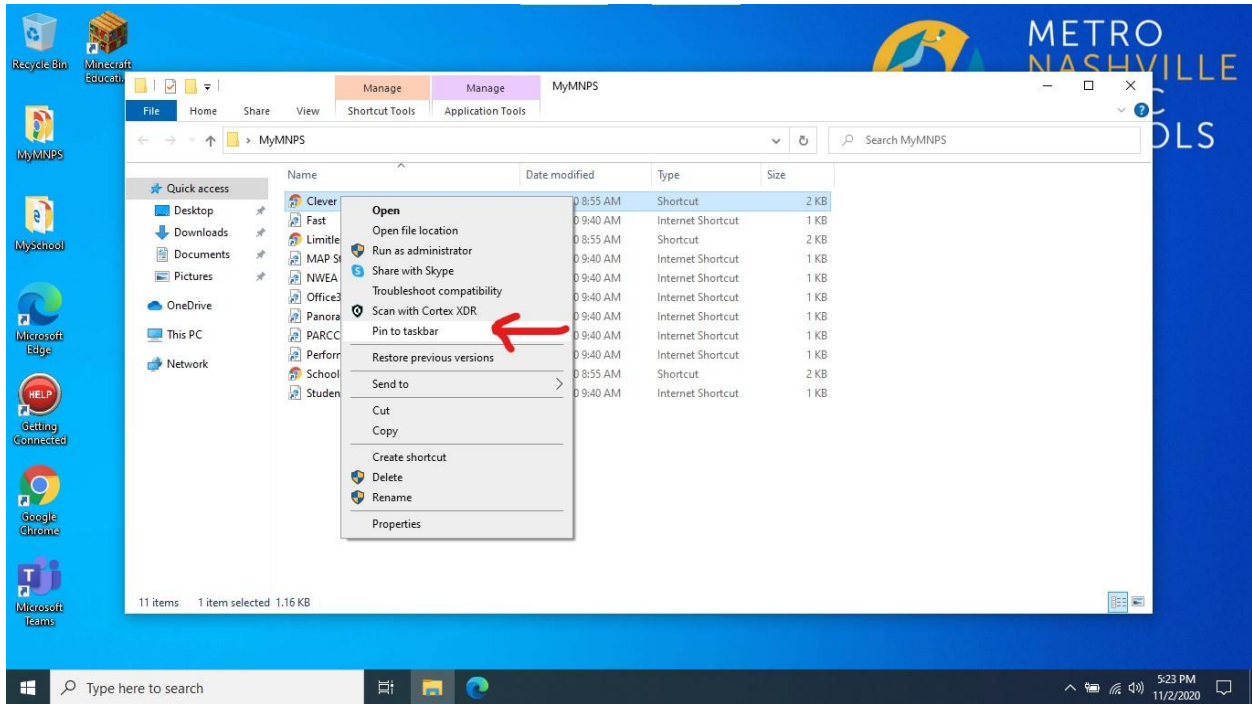

Pin to Taskbar

To pin a link that you will use often to the taskbar at the bottom of your screen, first find the link in the folder. Clever is the example site. Open the 'My MNPS' folder on the desktop and look for the link for Clever.

Right click on the link and choose "Pin to taskbar" from the pop up menu. The link will now be pinned at the bottom of your screen.