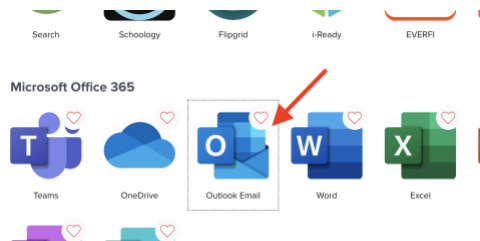

MAP TESTING: HOW TO FIND YOUR TEAMS LINK

When you signed up for the MAP test, you should have entered your student's MNPS email address. If you did this, you should be able to find your teams link in one of the following places.

Outlook Email

Go to www.clever.com/in/mnps and log in as your student.

Scroll to Outlook Email and click on it.