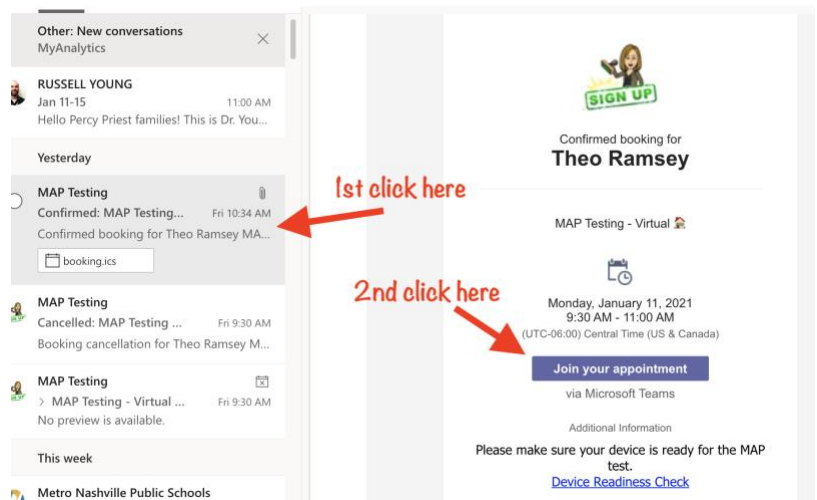

In your student's email inbox, you will see a confirmation email with the link to the Teams meeting. You can click on the link here.